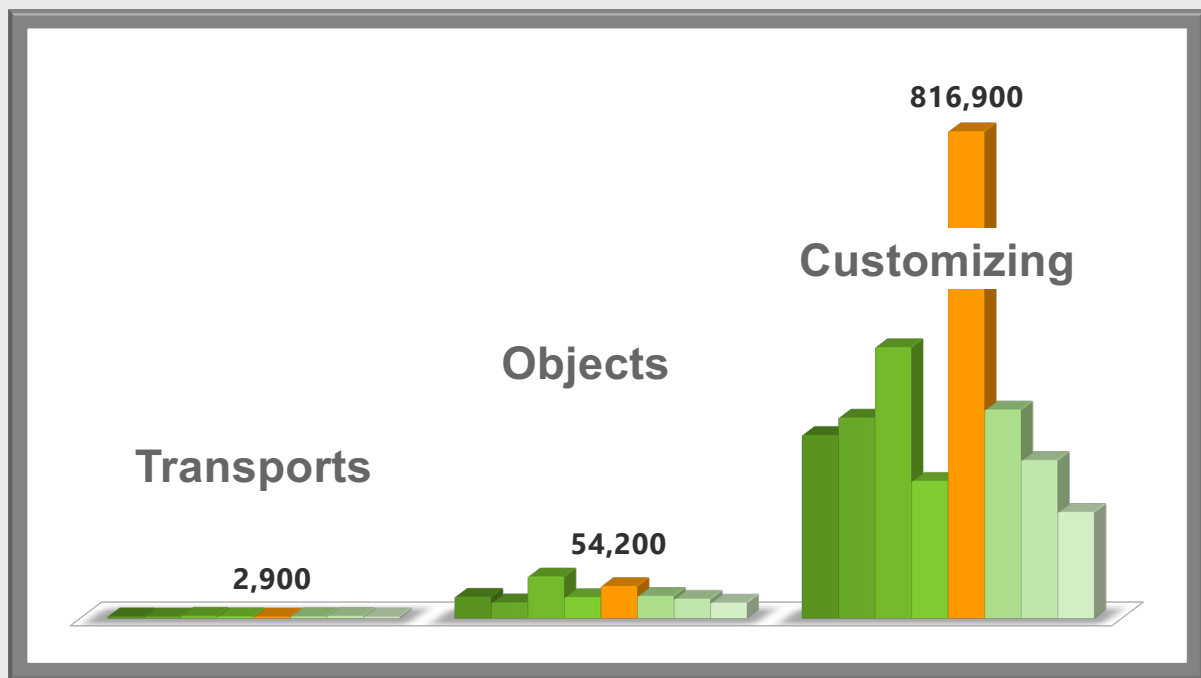

# DON'T BE AFRAID

Release packages and their transport orders with content

iR&R checks **the transports**, its **objects and** table entries **against your rules**. No exceptions.